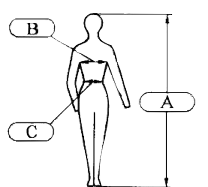

	M to 4XL
Carton	10 Units.
Bundle	1 Unit.

Learn more: www.singer.fr

>> Advantages

- ✓ Lightness and softness of the fabric.
- ✓ Careful workmanship.
- ✓ Taped seams
- ✓ Includes a convenient fixed hood rolled into collar.
- ✓ Front zipper with flap and taped seams for excellent impermeability.
- ✓ Packed in individual plastic bag with zipper.

Size	Height (A) (cm)	Chest (B) (cm)	Waist (C) (cm)
M	166-178	92-104	80-92
L	172-184	100-112	88-100
XL	180-182	108-120	96-108
XXL	188-198	116-128	104-116
XXXL	192-202	126-138	112-124

>> Conformity

This model complies with **European Regulation (EU) 2016/425** on Personal Protective Equipment (PPE).
Category I item.